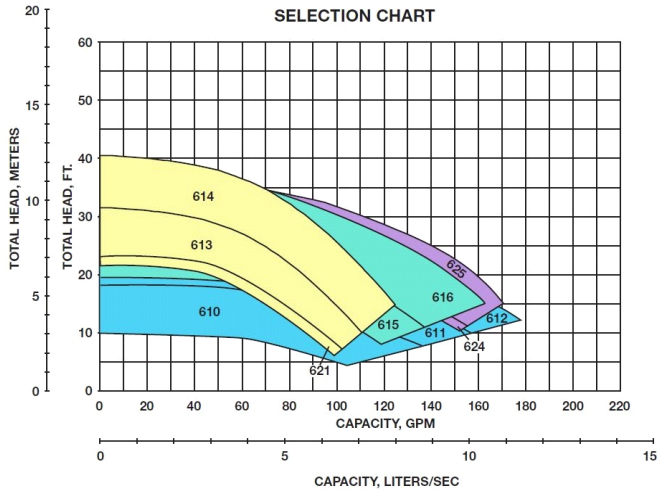

MATERIALS OF CONSTRUCTION/FEATURES

- 1750 RPM ODP MOTOR
- FACTORY TESTED
- THREE YEAR WARRANTY
- INTERNAL SELF-FLUSHING MECHANICAL SEAL
- 175 PSI (12bar) MAX.W.P
- XLii LUBRICATION SYSTEM
- BURA/CARBON-CERAMIC SEAL (-20°F TO 225°F)
- BRONZE FITTED OR ALL BRONZE CONSTRUCTION