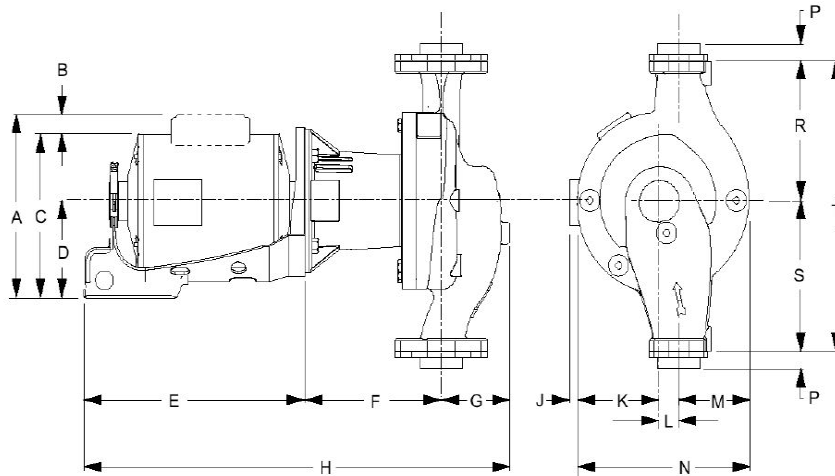

MODEL	SUCTION AND DISCHARGE SIZE INCHES NPT	PUMP DIMENSION IN INCHES (MM)									
		F	G	K	L	M	N	P	R	S	T
601,602 & 603	1	6-7/16 (164)	3-7/16 (87)	3-5/8 (92)	1-3/8 (35)	2-1/2 (64)	7-1/2 (190)	3/4 (19)	5 (127)	6 (152)	11 (279)
604,605 & 606	1-1/4	6-7/16 (164)	3-7/16 (87)	3-5/8 (92)	1-3/8 (35)	2-1/2 (64)	7-1/2 (190)	3/4 (19)	5 (127)	6 (152)	11 (279)
607,608 & 609	1-1/2	6-9/16 (167)	3-5/8 (92)	3-3/4 (95)	1-3/8 (35)	2-3/4 (70)	7-7/8 (200)	3/4 (19)	5 (127)	6-1/2 (165)	11-1/2 (292)
613,614 & 621	1-1/2	6-11/16 (170)	3-3/8 (86)	4-1/16 (103)	1 (25)	3-9/16 (90)	8-9/16 (217)	3/4 (19)	6-1/2 (165)	7 (176)	13-1/2 (343)
617,618,622 & 623	1-1/2	9-3/8 (238)	3-1/4 (83)	4-5/8 (117)	1 (25)	3-7/8 (98)	9-1/2 (241)	3/4 (19)	6-1/2 (165)	7 (176)	13-1/2 (343)
610,611 & 612	2	6-11/16 (170)	3-3/4 (95)	3-3/4 (95)	1-3/8 (35)	2-7/8 (73)	8 (203)	13/16 (21)	5 (127)	6-1/2 (165)	11-1/2 (292)
615,616	2	6-15/16 (170)	3-1/2 (89)	4-3/8 (111)	1 (25)	4 (102)	9-3/8 (238)	13/16 (21)	6-1/2 (165)	7 (176)	13-1/2 (343)
619,620 & 624	2	9-3/8 (238)	3-1/2 (89)	4-3/4 (121)	1 (25)	4-1/8 (105)	9-7/8 (251)	13/16 (21)	6-1/2 (165)	7-1/2 (165)	14 (356)